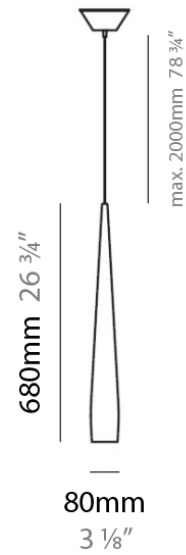

PROJECT	
TYPE	
NOTES	
QUANTITY	
DATE	

LINE SUSPENSION

D81356D

GENERAL

Series: Line
Brand: Panzeri
Division: Design
Mounting Type: Suspension
Mounting Location: Ceiling
Subcategory: Pendant

PHYSICAL

Diameter (mm): 80
Diameter (in): 3 1/8
Height (mm): 680
Height (in): 26 3/4
Max. Overall Height (mm): 2680
Max. Overall Height (in): 105 1/2
Weight (kg): 3.64
Weight (lbs): 8
Diffuser: White Blown Glass

ELECTRICAL

Number of Lamps: 1
Lamp Type: LED Retrofit / Halogen
Bulb Included: Bulb Not Included
Total Output Wattage (W): 18 / 75
Max. Wattage Per Lamp (W): 18 / 75
Lamp Base: GU10
Input Voltage (V): 120

LED

OPTICAL

RATINGS AND CERTIFICATIONS

Certified By: CSA Certified to UL and CSA Standards
IP rating: IP20