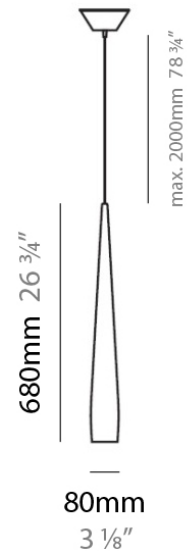

PROJECT	
TYPE	
NOTES	
QUANTITY	
DATE	

LINE SUSPENSION

D81359

GENERAL

Series: Line
Brand: Panzeri
Division: Design
Mounting Type: Suspension
Mounting Location: Ceiling
Subcategory: Pendant

PHYSICAL

Shape: Cone
Diameter (mm): 80
Diameter (in): 3 1/8
Height (mm): 680
Height (in): 26 3/4
Max. Overall Height (mm): 2680
Max. Overall Height (in): 105 1/2
Light Distribution: Direct
Weight (kg): 3.6
Weight (lbs): 8
Fixture Material: Metal

ELECTRICAL

Number of Lamps: 1
Lamp Type: LED Retrofit
Lamp Shape: MR16
Bulb Included: Bulb Not Included
Total Output Wattage (W): 6
Max. Wattage Per Lamp (W): 6
Lamp Base: GU10
Input Voltage (V): 120

LED

OPTICAL

RATINGS AND CERTIFICATIONS

Certified By: CSA Certified to UL and CSA Standards
IP rating: IP20