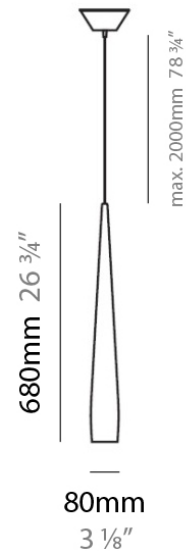

LINE SUSPENSION

D81358

GENERAL

Series: Line
Brand: Panzeri
Division: Design
Mounting Type: Suspension
Mounting Location: Ceiling
Subcategory: Pendant

PHYSICAL

Shape: Cone
Diameter (mm): 80
Diameter (in): 3 1/8
Height (mm): 680
Height (in): 26 3/4
Max. Overall Height (mm): 2680
Max. Overall Height (in): 105 1/2
Light Distribution: Direct
Weight (kg): 3.6
Weight (lbs): 8
Fixture Finish: Chrome
Fixture Material: Metal

ELECTRICAL

Number of Lamps: 1
Lamp Type: LED Retrofit
Lamp Shape: MR16
Bulb Included: Bulb Not Included
Total Output Wattage (W): 6
Max. Wattage Per Lamp (W): 6
Lamp Base: GU10
Input Voltage (V): 120

LED

OPTICAL

RATINGS AND CERTIFICATIONS

Certified By: CSA Certified to UL and CSA Standards
IP rating: IP20